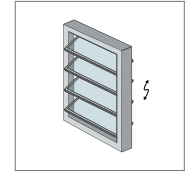

OPERATOR FOR WINDOWS

R20 - R45 - R60 - R60 REGULATOR